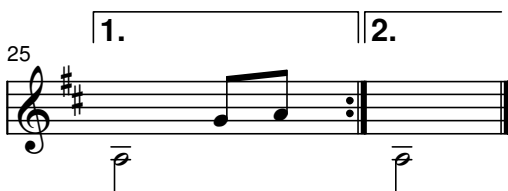

# Midnight on the Water. harmony

Traditional

arranged by Obie

All eight note pairs should be syncopated.